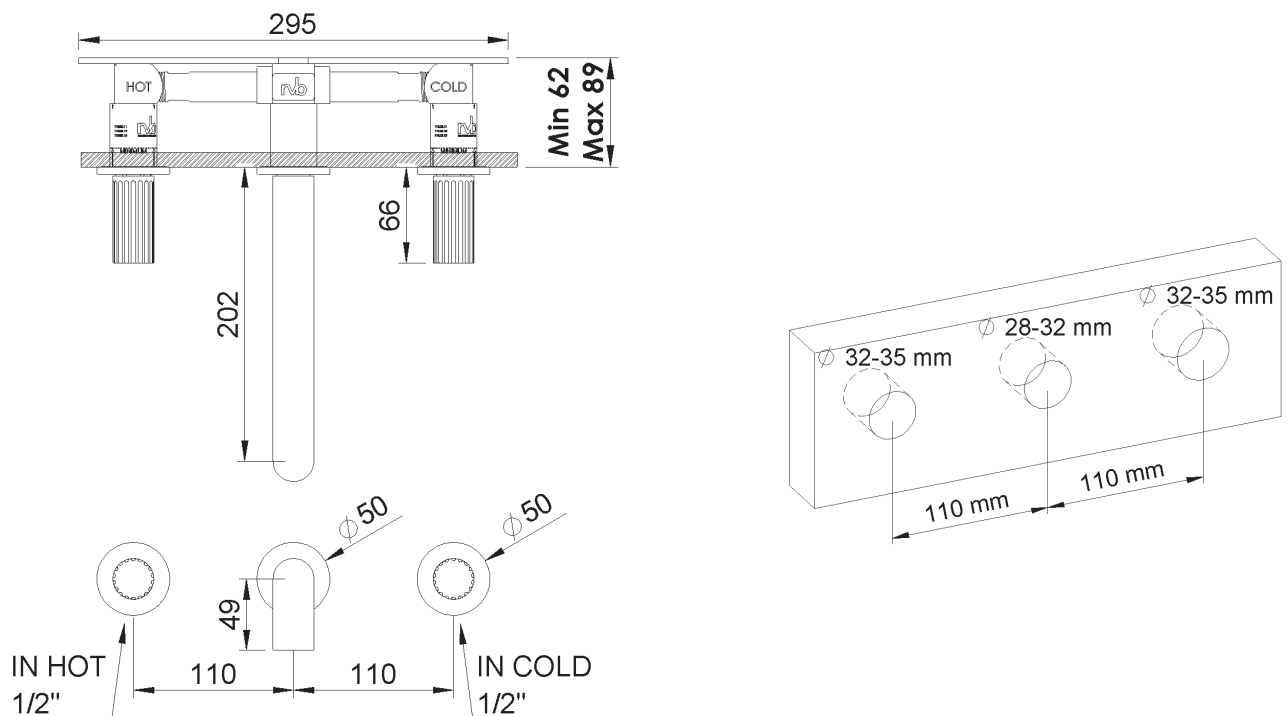

PRODUCT TECHNICAL SHEET

Collection :

JOE

Ref. :

4086.--.50

Batterie de lavabo murale 3 trous à encastrer, bec 200mm

Inbouw 3-gats wastafelmengkraan voor wandmontage, uitloop 200mm

Concealed wall-mounted 3-hole basin mixer, spout 200mm

Picture

Product details

Flow at 3 bar : Restricted 5 l/min

Internal mechanism : Ceramic valve 1/4 turn

Technical drawing

RA0.V01